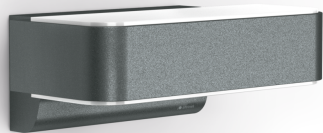

Sensor-switched LED outdoor light

L 810 SC

Anthracite

EAN 4007841 065706

Article number 065706

Dimension Drawing